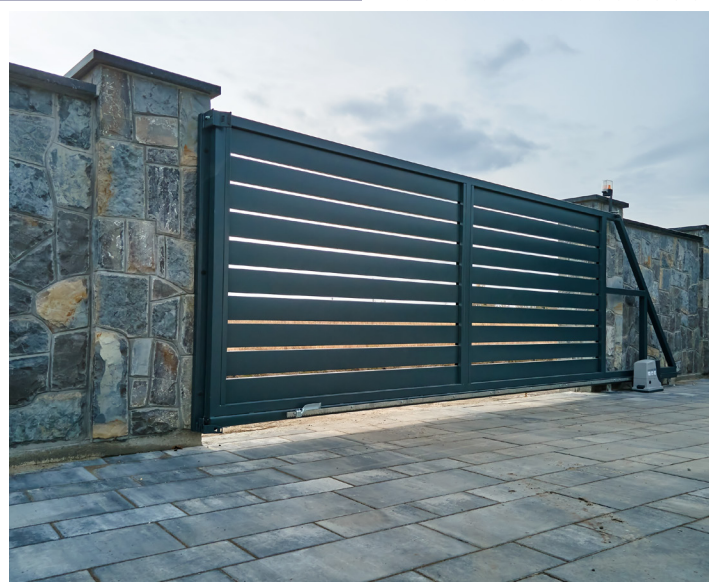

Urban
Aluminium
SHUTTERS, GATES, SCREENS

www.urban-aluminium.com.au

HOME SCREENING

We now offer the perfect solution to hiding unsightly areas of your home with our bespoke home screening. Our screens can include concealed entry gates for easy access. Our skilled craftsman can build your screen in any size or shape, powder coated in any colour or timber look finish. Made from durable aluminium means no rust or rot!

ELECTRIC GATES

Our aluminium gates are all custom-made allowing our customers the freedom of design whilst ensuring the perfect fit for your gateway. We now also offer electric gates (both mains wired and solar) for easy access. Our skilled team of professionals take great pride in their workmanship, ensuring that every gate is of the highest quality possible.

PLANTATION SHUTTERS

Our Shutters are made from durable aluminium and come in a range of finishes and colours to suit any decor. Not only do they look great, but they are also easy to clean and maintain. We offer both bi-fold or fixed shutters, set either inside or outside of the window frame.