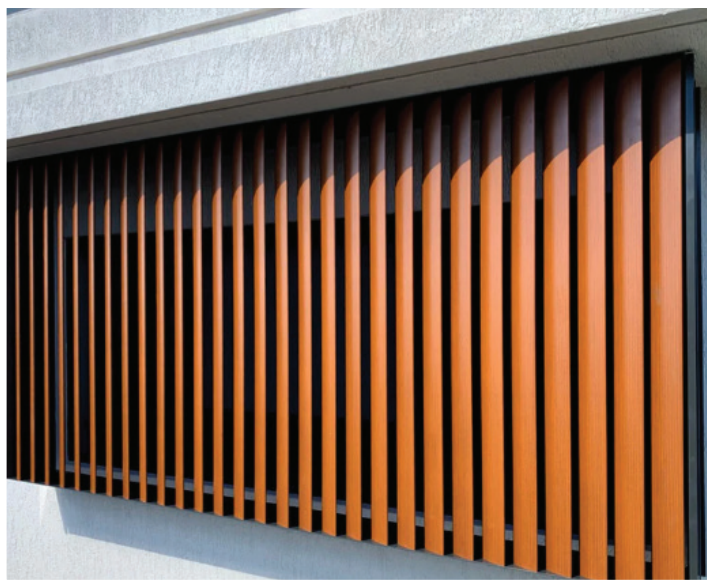

Urban
Aluminium
SHUTTERS, GATES, SCREENS

www.urban-aluminium.com.au

HOME SCREENING

We now offer the perfect solution to hiding unsightly areas of your home with our bespoke home screening. Our screens can include concealed entry gates for easy access. Our skilled craftsman can build your screen in any size or shape, powder coated in any colour or timber look finish. Made from durable aluminium means no rust or rot!

ELECTRIC GATES

Our aluminium gates are all custom-made allowing our customers the freedom of design whilst ensuring the perfect fit for your gateway. We now also offer electric gates (both mains wired and solar) for easy access. Our skilled team of professionals take great pride in their workmanship, ensuring that every gate is of the highest quality possible.

PLANTATION SHUTTERS

Our Shutters are made from durable aluminium and come in a range of finishes and colours to suit any decor. Not only do they look great, but they are also easy to clean and maintain. We offer both bi-fold or fixed shutters, set either inside or outside of the window frame.

FIXED LOUVRES

Our custom-built louvres allow you to control air-flow, provide shade and privacy, and reduce radiant heat for comfortable all-weather alfresco living. Corrosion-resistant, our louvres are made with powder coated aluminium for long-lasting colour and durability. Plus, our louvre panels can be customised to create the look you want - from vertical louvre screens with vertical fins to fixed, sliding, hinged, or bifold louvre panels, you'll find a fast, custom solution to your privacy needs.